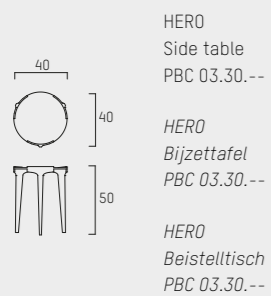

HERO

SIDE TABLE

ENGLISH

Specially designed by Studio Piet Boon® to celebrate the close cooperation with Linteloo, the bold and refined HERO is a true sculptural addition to any living space. Its rounded shape, keen legs and unique patina give the HERO its original character.

PIETBOON.

HERO

SIDE TABLE

SPECIFICATION SPECIFICATIE SPEZIFIKATION

ENGLISH

Colors Green oxidized brass (01) or bronze (02).
Material Brass or Bronze.
Weight / CBM Side table 25 kg / 0,08 m³

NEDERLANDS

Kleuren Groen geoxideerd messing (01) of brons (02).
Materiaal Messing of brons.
Gewicht / CBM *Bijzettafel* 25 kg / 0,08 m³

DEUTSCH

Farbe Grün oxidiert Messing (01) oder Bronze (02).
Material Messing oder Bronze.
Gewicht / CBM *Beistelltisch* 25 kg / 0,08 m³