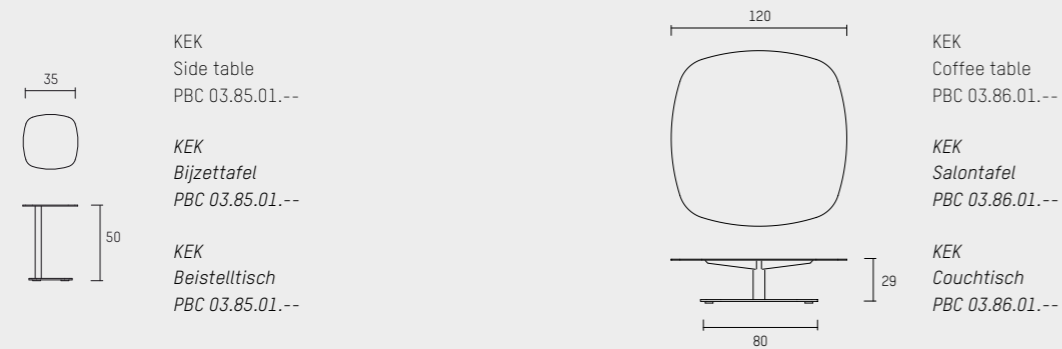

### ENGLISH

The beautiful KEK coffee and side table are characterised by their sober and functional forms. The tabletop's shape, made of steel, gives the simple design a defining look. When developing this table, the aim was perfect proportions and maximum functionality.