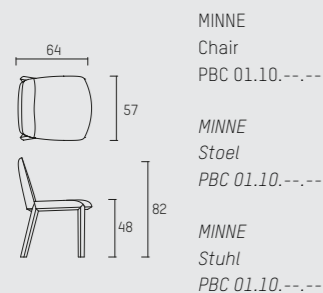

MINNE DINING CHAIR

ENGLISH

Subtle Italian stitching in the characteristic Studio Piet Boon® signature. Intermittently varying rounded and sharpened edges create a subdued luxurious appeal. Realized with or without arm rest in fabric or leather, the MINNE dining chair is a valuable addition to any interior.

NEDERLANDS

Subtiel Italiaans stikwerk in het kenmerkende Studio Piet Boon® handschrift. Afgeronde en scherpe hoeken wisselen elkaar beurtelings af en zorgen voor een ingetogen luxe uitstraling. Uitgevoerd met of zonder armleuning in stof of leer, de MINNE eetkamerstoel is een waardevolle toevoeging aan elk interieur.

DEUTSCH

Subtile italienische Stepperei in der charakteristischen Handschrift vom Studio Piet Boon®. Abgerundete und scharfe Ecken wechseln einander ab und sorgen für eine maßvolle luxuriöse Ausstrahlung. Mit oder ohne Armlehne aus Stoff oder Leder ist der Esszimmerstuhl MINNE eine wertvolle Ergänzung in jeder Inneneinrichtung.