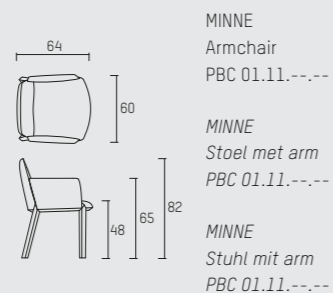

MINNE DINING CHAIR

ENGLISH

Subtle Italian stitching in the characteristic Studio Piet Boon® signature. Intermittently varying rounded and sharpened edges create a subdued luxurious appeal. Realized with or without arm rest in fabric or leather, the MINNE dining chair is a valuable addition to any interior.

NEDERLANDS

Subtiel Italiaans stikwerk in het kenmerkende Studio Piet Boon® handschrift. Afgeronde en scherpe hoeken wisselen elkaar beurtelings af en zorgen voor een ingetogen luxe uitstraling. Uitgevoerd met of zonder armleuning in stof of leer, de MINNE eetkamerstoel is een waardevolle toevoeging aan elk interieur.

DEUTSCH

Subtile italienische Stepperei in der charakteristischen Handschrift vom Studio Piet Boon®. Abgerundete und scharfe Ecken wechseln einander ab und sorgen für eine maßvolle luxuriöse Ausstrahlung. Mit oder ohne Armlehne aus Stoff oder Leder ist der Esszimmerstuhl MINNE eine wertvolle Ergänzung in jeder Inneneinrichtung.