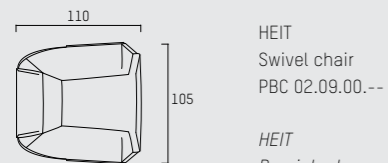

HEIT
Drehstuhl
PBC 02.09.00.--

HEIT SWIVEL CHAIR & OTTOMAN

ENGLISH

Sink into 21st century seating luxury with the HEIT swivel chair and ottoman, the ultimate in soft-seater design excellence. HEIT's angularity is balanced by indulgent proportions, a steel frame and foot wrapped in tough Italian saddle leather, and cushions enveloped by supple leather or exquisite fabrics. A chair you won't want to get out of.

NEDERLANDS

Geniet van 21e-eeuws zitcomfort met de draaistoel en ottoman HEIT, de ultieme 'soft seater' die uitblinkt in design. De hoeken van het ontwerp worden in evenwicht gebracht door de grote kussens, omvat door soepel leer of verfijnde stoffen, en de met Italiaans tuigleer beklede stalen frame en voet. Laat je omhullen in comfort en luxe.

DEUTSCH

Lassen Sie sich in Sitzkomfort des 21. Jahrhunderts fallen, HEIT Drehstuhl und Schemel sind das Ultimative im Polstermöbeldesign. Die kantigen Formen von HEIT werden durch üppige Proportionen ausbalanciert, einen Stahlrahmen und -fuß, die in festes italienisches Sattelleder gekleidet sind, und Kissenbezüge aus weichem Leder und wertvollen Stoffen. Ein Stuhl, aus dem sie nicht wieder werden aufstehen wollen.

HEIT
Swivel chair
PBC 02.09.00.--

HEIT
Draaistoel
PBC 02.09.00.--