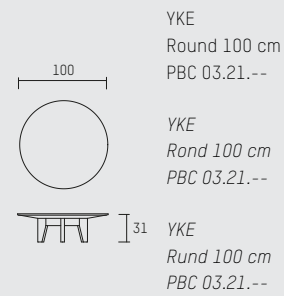

YKE COFFEE TABLE

ENGLISH

Inspired by the Japanese Katana sword rest, the wooden YKE coffee table mirrors the same exquisite balance of functionality and aesthetics. Its low center of gravity, slender legs and sturdy chassis, rounded edges and floating top, give the YKE its refined and airy appearance. A complement to any space.

NEDERLANDS

Geïnspireerd op de Japanse Katana zwaardstandaard, weerspiegeld de houten YKE bijzettafel dezelfde prachtige balans tussen functionaliteit en esthetiek. Zijn lage zwaartepunt, ranke poten met solide onderstel, afgeronde hoeken en zwevend blad, geven de YKE zijn verfijnde en luchtige uitstraling. Een ware aanvulling voor iedere ruimte.

DEUTSCH

Inspiziert von dem japanischen Katana-Schwertständer spiegelt der YKE-Holztisch dasselbe exquisite Gleichgewicht von Funktionalität und Ästhetik wider. Ein tiefer Schwerpunkt, schlanke Beinen und robustes Gestell, gerundete Kanten und ein schwebendes Oberteil verleihen dem YKE ein verfeinertes und graziöses Aussehen. Ein Schmuckstück für jeden Raum.