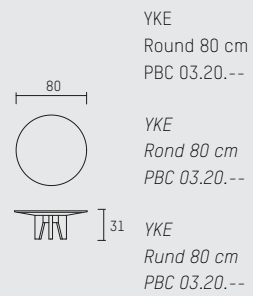

YKE COFFEE TABLE

ENGLISH

Inspired by the Japanese Katana sword rest, the wooden YKE coffee table mirrors the same exquisite balance of functionality and aesthetics. Its low center of gravity, slender legs and sturdy chassis, rounded edges and floating top, give the YKE its refined and airy appearance. A complement to any space.

NEDERLANDS

Geïnspireerd op de Japanse Katana zwaardstandaard, weerspiegeld de houten YKE bijzettafel dezelfde prachtige balans tussen functionaliteit en esthetiek. Zijn lage zwaartepunt, ranke poten met solide onderstel, afgeronde hoeken en zwevend blad, geven de YKE zijn verfijnde en luchtige uitstraling. Een ware aanvulling voor iedere ruimte.

DEUTSCH

Inspiziert von dem japanischen Katana-Schwertständer spiegelt der YKE-Holztisch dasselbe exquisite Gleichgewicht von Funktionalität und Ästhetik wider. Ein tiefer Schwerpunkt, schlanke Beinen und robustes Gestell, gerundete Kanten und ein schwebendes Oberteil verleihen dem YKE ein verfeinertes und graziöses Aussehen. Ein Schmuckstück für jeden Raum.