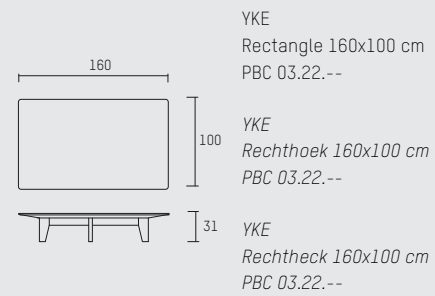

YKE COFFEE TABLE

ENGLISH

Inspired by the Japanese Katana sword rest, the wooden YKE coffee table mirrors the same exquisite balance of functionality and aesthetics. Its low center of gravity, slender legs and sturdy chassis, rounded edges and floating top, give the YKE its refined and airy appearance. A complement to any space.

NEDERLANDS

Geïnspireerd op de Japanse Katana zwaardstandaard, weerspiegeld de houten YKE bijzettafel dezelfde prachtige balans tussen functionaliteit en esthetiek. Zijn lage zwaartepunt, ranke poten met solide onderstel, afgeronde hoeken en zwevend blad, geven de YKE zijn verfijnde en luchtige uitstraling. Een ware aanvulling voor iedere ruimte.

DEUTSCH

Inspiziert von dem japanischen Katana-Schwertständer spiegelt der YKE-Holztisch dasselbe exquisite Gleichgewicht von Funktionalität und Ästhetik wider. Ein tiefer Schwerpunkt, schlanke Beinen und robustes Gestell, gerundete Kanten und ein schwebendes Oberteil verleihen dem YKE ein verfeinertes und graziöses Aussehen. Ein Schmuckstück für jeden Raum.