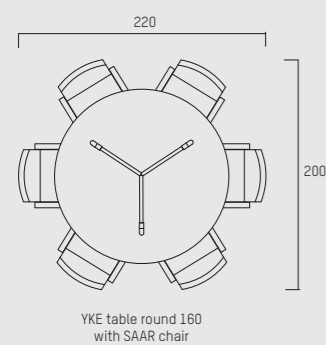

YKE DINING TABLE

ENGLISH

Inspired by the Japanese Katana sword rest, the wooden YKE table mirrors the same exquisite balance of functionality and aesthetics. Its low center of gravity, slender legs and sturdy chassis, rounded edges and floating top, give the YKE its refined and airy appearance. A complement to any space.

NEDERLANDS

Geïnspireerd op de Japanse Katana zwaardstandaard, weerspiegelt de houten YKE tafel dezelfde prachtige balans tussen functionaliteit en esthetiek. Zijn lage zwaartepunt, ranke poten met solide onderstel, afgeronde hoeken en zwevend blad, geven de YKE zijn verfijnde en luchtige uitstraling. Een ware aanvulling voor iedere ruimte.

DEUTSCH

Inspiziert von dem japanischen Katana-Schwertständer spiegelt der YKE-Holztisch dasselbe exquisite Gleichgewicht von Funktionalität und Ästhetik wider. Ein tiefer Schwerpunkt, schlanke Beinen und robustes Gestell, gerundete Kanten und ein schwebendes Oberteil verleihen dem YKE ein verfeinertes und graziöses Aussehen. Ein Schmuckstück für jeden Raum.