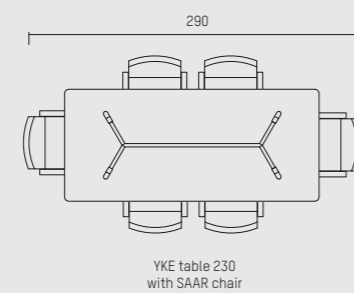

YKE DINING TABLE

ENGLISH

Inspired by the Japanese Katana sword rest, the wooden YKE table mirrors the same exquisite balance of functionality and aesthetics. Its low center of gravity, slender legs and sturdy chassis, rounded edges and floating top, give the YKE its refined and airy appearance. A complement to any space.

NEDERLANDS

Geïnspireerd op de Japanse Katana zwaardstandaard, weerspiegelt de houten YKE tafel dezelfde prachtige balans tussen functionaliteit en esthetiek. Zijn lage zwaartepunt, ranke poten met solide onderstel, afgeronde hoeken en zwevend blad, geven de YKE zijn verfijnde en luchtige uitstraling. Een ware aanvulling voor iedere ruimte.

DEUTSCH

Inspiziert von dem japanischen Katana-Schwertständer spiegelt der YKE-Holztisch dasselbe exquisite Gleichgewicht von Funktionalität und Ästhetik wider. Ein tiefer Schwerpunkt, schlanke Beinen und robustes Gestell, gerundete Kanten und ein schwebendes Oberteil verleihen dem YKE ein verfeinertes und graziöses Aussehen. Ein Schmuckstück für jeden Raum.